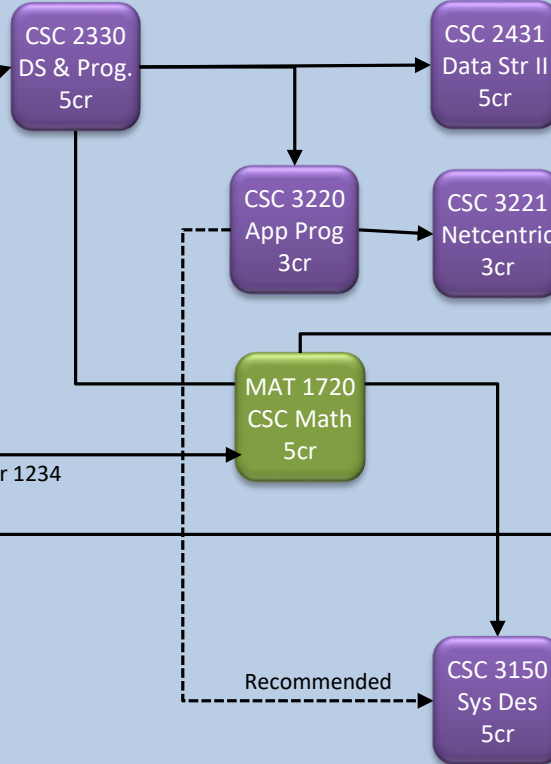

Entering SPU with DTA Associates Degree and:

2 Quarters of Programming

Mathematics Equivalent to SPU's

BS in Information Systems – 2-Year Suggested Schedule

See Current Time Schedule for Exact Quarters and Times

SPU Year 1

CSC 3000 Intern Prep 1cr

UFDN 3001 Scripture 5cr → UFDN 3100 Theology 5cr

SPU Year 2

In addition to major requirements, complete elective courses to reach minimum: 180 credits (SPU + transfer), 60 upper-division