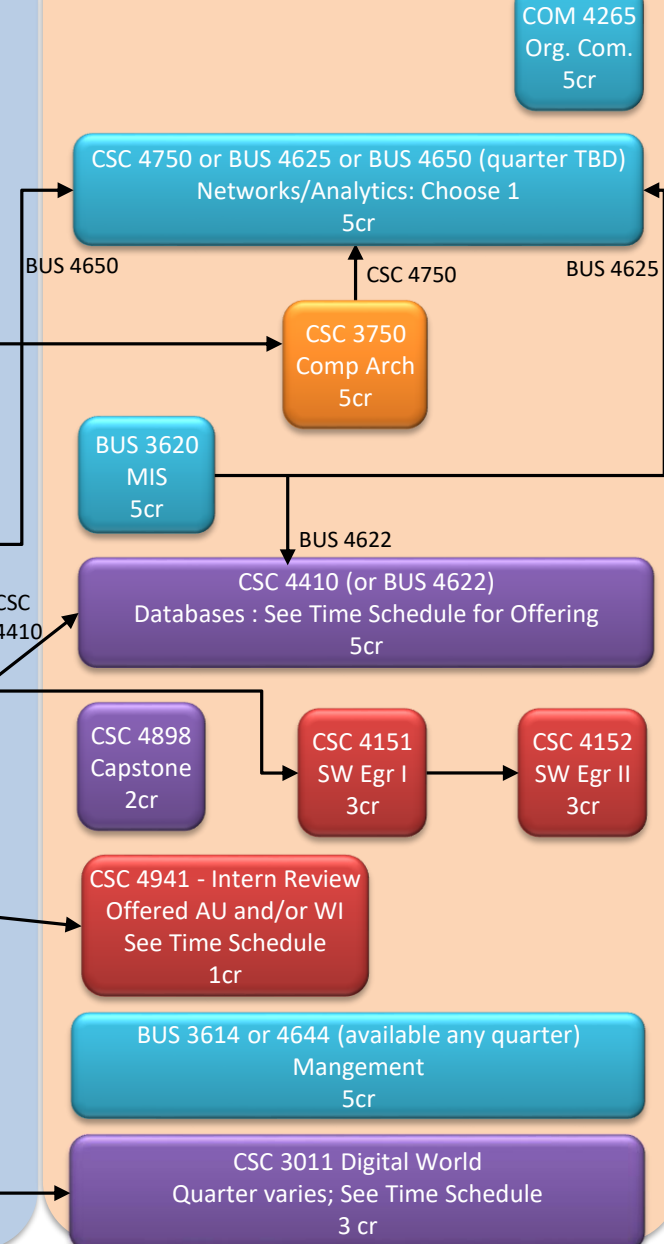

Entering SPU with DTA Associates Degree and:

2 Quarters of Programming

Mathematics Equivalent to SPU's

BS in Information Systems – 2-Year Suggested Schedule

See Current Time Schedule for Exact Quarters and Times

SPU Year 1

CSC 3000 Intern Prep 1cr

UFDN 3001 Scripture 5cr → UFDN 3100 Theology 5cr

SPU Year 2

In addition to major requirements, complete elective courses to reach minimum: 180 credits (SPU + transfer), 60 upper-division