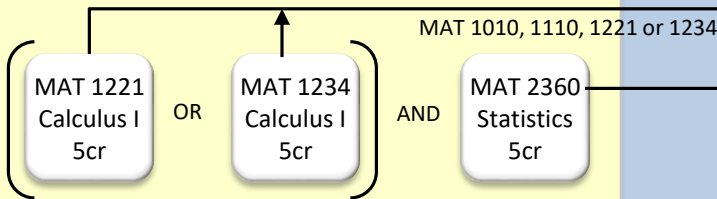

Entering SPU with DTA Associates Degree and:

2 Quarters of Programming

Mathematics Equivalent to SPU's

BS in Information Systems – 2-Year Suggested Schedule

See Current Time Schedule for Exact Quarters and Times

SPU Year 1

CSC 3000 Intern Prep 1cr

UFDN 3001 Scripture 5cr → UFDN 3100 Theology 5cr

SPU Year 2

In addition to major requirements, complete elective courses to reach minimum: 180 credits (SPU + transfer), 60 upper-division