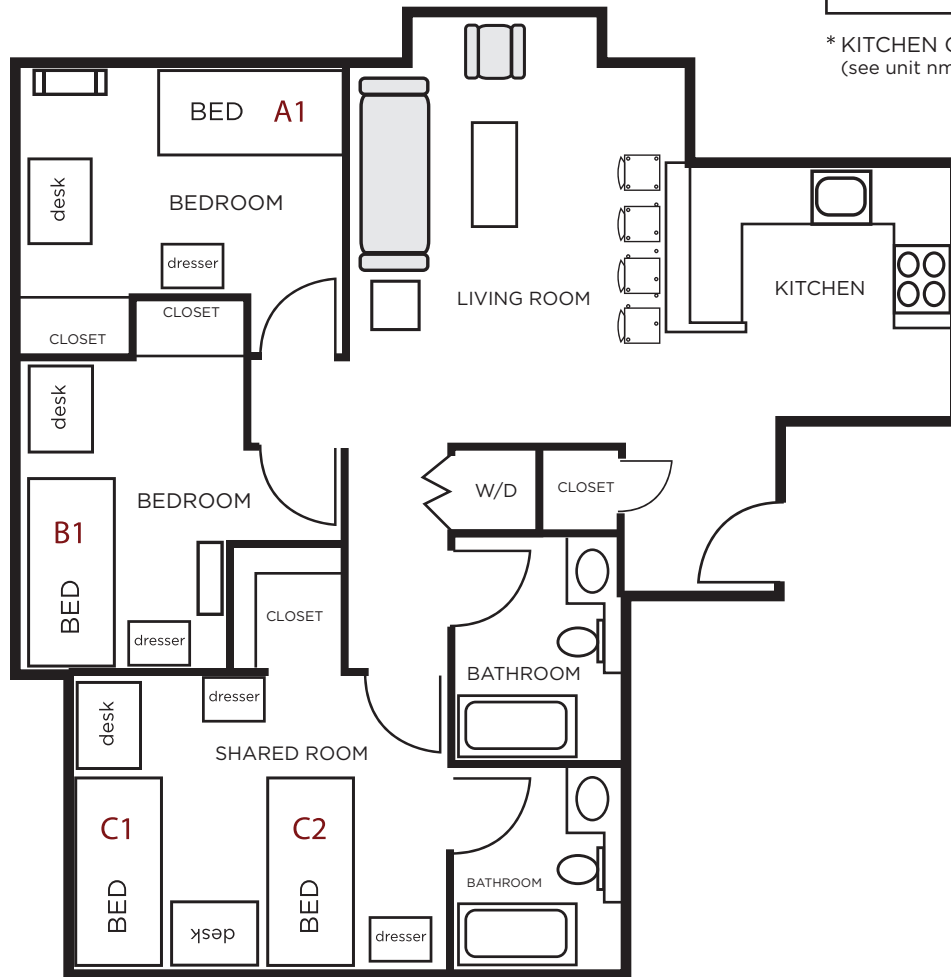

* KITCHEN CONFIGURATION
(see unit numbers below)

WESLEY

3 BEDROOM / 2 BATH

the following units feature this floor plan:

CREMONA: 1202

DRAVUS: 2201

*1302

*2301

*1402

*2401