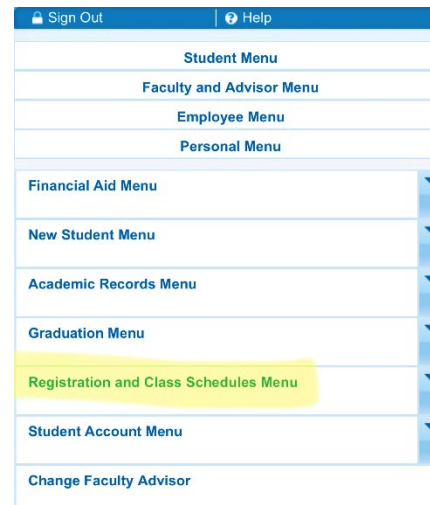

Locating Your Class Schedule

Welcome to SPU, first years!

1. Click “mySPU” on the SPU website.

2. Go into Banner to the Student Menu.

3. Go to “Registration and Class Schedules Menu” to “Class Registration and Planning.” (Check which books are needed for your classes!)

- Go to “View Registration Information,” to see your schedule on the weekly calendar as well as the schedule details (Building, room, time, and professor). Make sure you have chosen the Autumn 2022 term!

Access these online portals via laptop and mobile phone. (But not flip phones, sorry!) If you would like to change classes or ask questions, visit our academic drop-ins in Demaray Lobby the first week of class from: