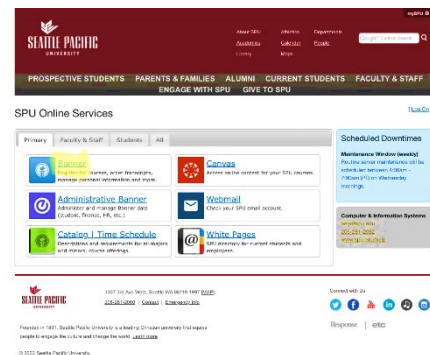

Locating Your Class Schedule

Welcome to SPU, first years!

1. Click “mySPU” on the SPU website.

2. Go into Banner to the Student Menu.

3. Go to “Registration and Class Schedules Menu” to “Class Registration and Planning.” (Check which books are needed for your classes!)

- Go to “View Registration Information,” to see your schedule on the weekly calendar as well as the schedule details (Building, room, time, and professor). Make sure you have chosen the Autumn 2022 term!